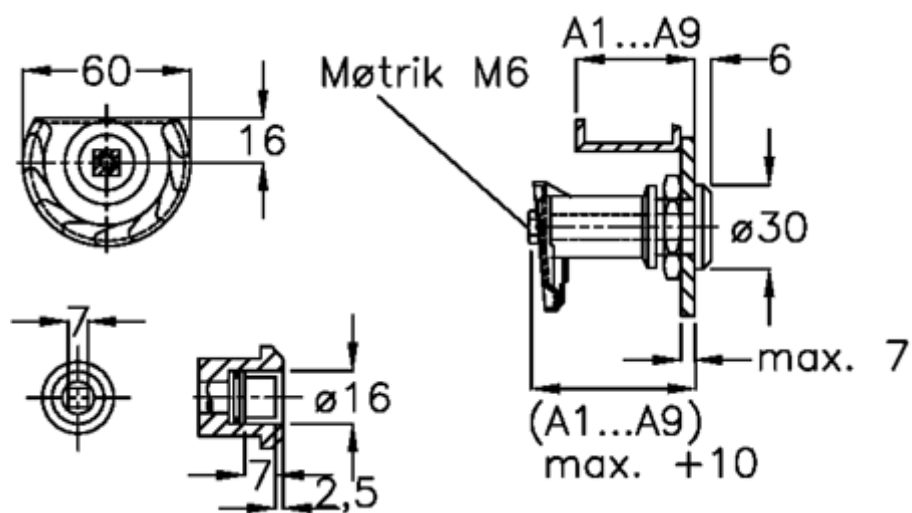

# Data Sheet

Article number: 209180121  
Description: E+G Door lock  
GN 119-VK7-A2-NI

## Measures

Door + frame thickness = 22-30

Measure type = A2